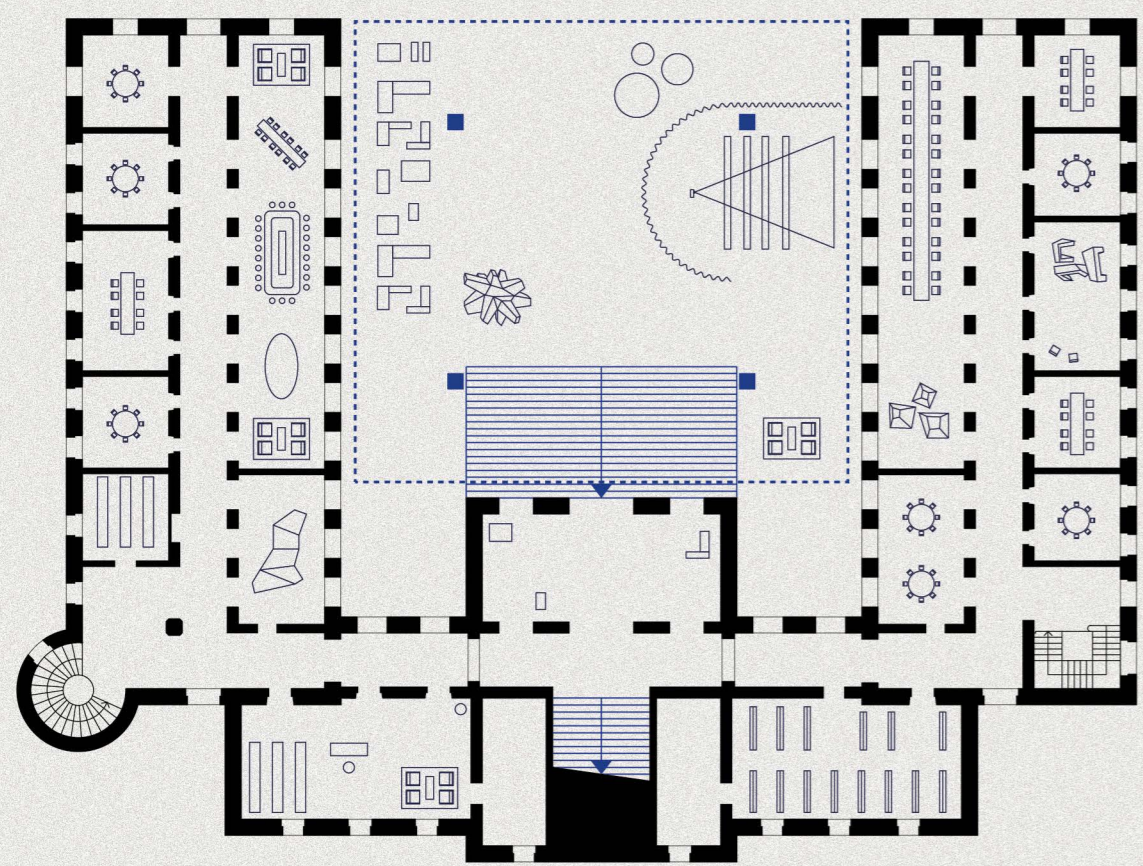

Archive\_of\_European\_Culture

//

Landshut\_DE

FP.01 - Public forum

FP.02 - Servers for data storage

1:350 on A1