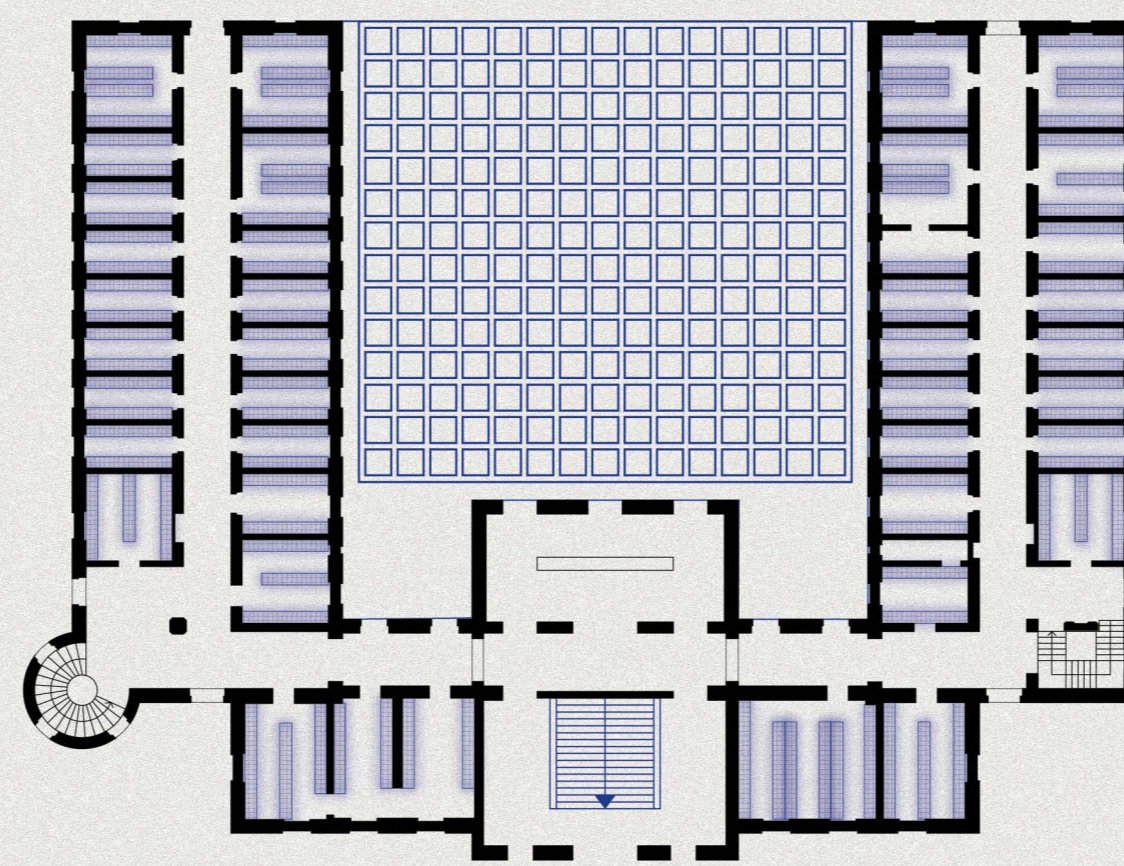

Archive\_of\_European\_Culture

//

Landshut\_DE

FP.01 - Public forum

FP.02 - Servers for data storage

1:350 on A1