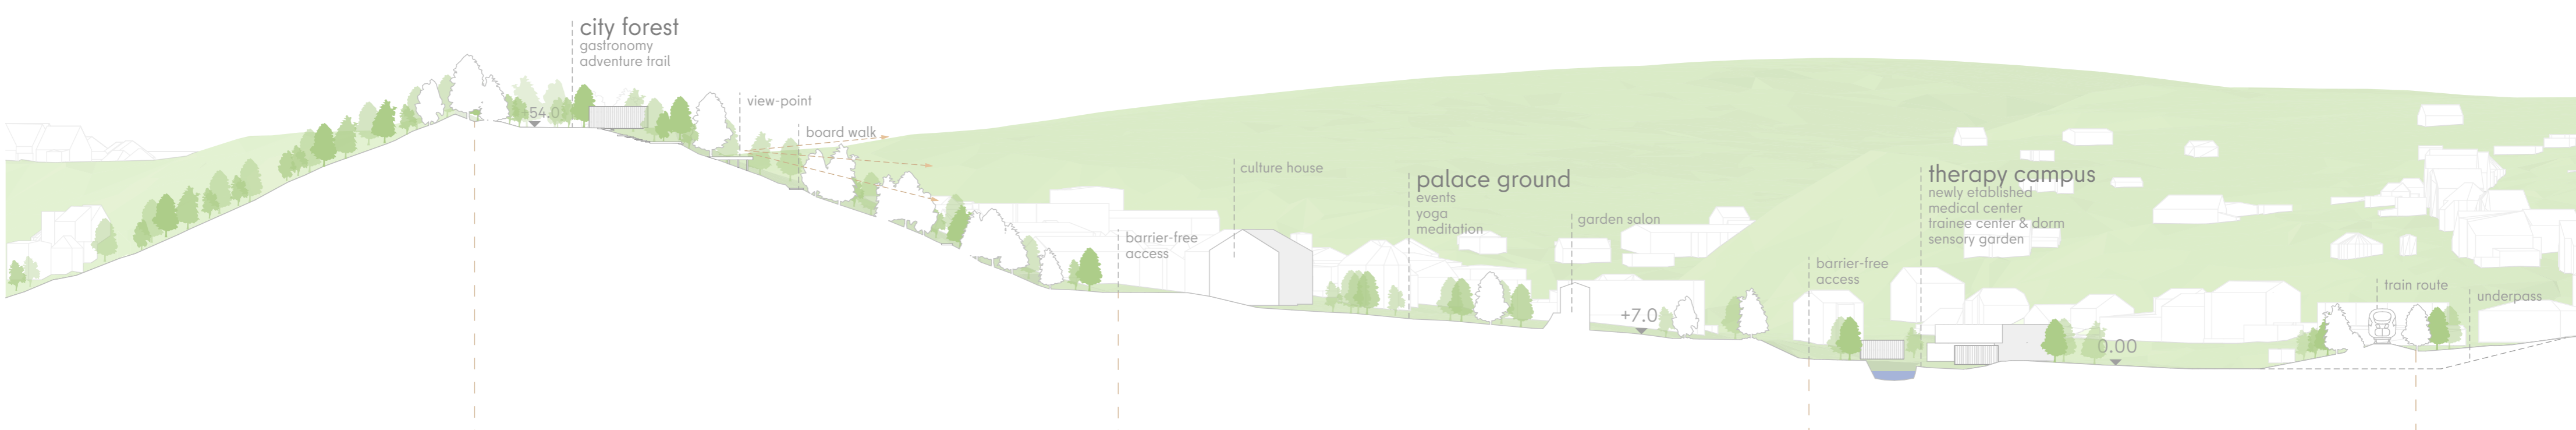

ISOMETRIC DESIGN PLAN 1:1000

ADVENTURE TRAIL

OLD TOWN MARKET

LEARNING PAVILIONS AND KNEIPP WATERSTREAM

SECTION THROUGH THE AREA 1:1000