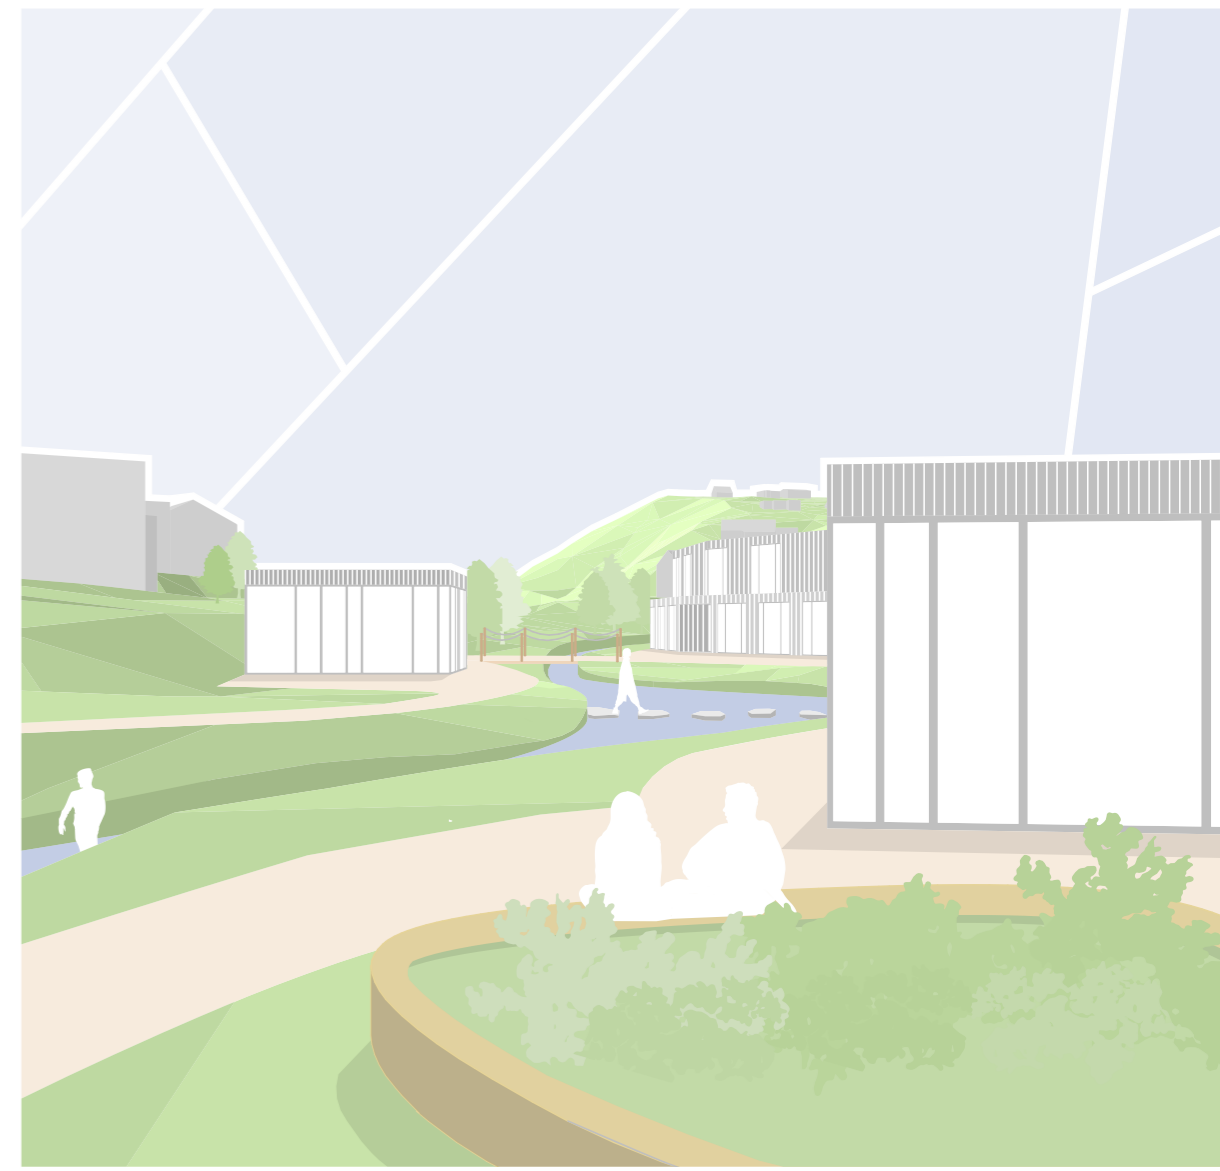

ISOMETRIC DESIGN PLAN 1:1000

ADVENTURE TRAIL

OLD TOWN MARKET

LEARNING PAVILIONS AND KNEIPP WATERSTREAM

SECTION THROUGH THE AREA 1:1000